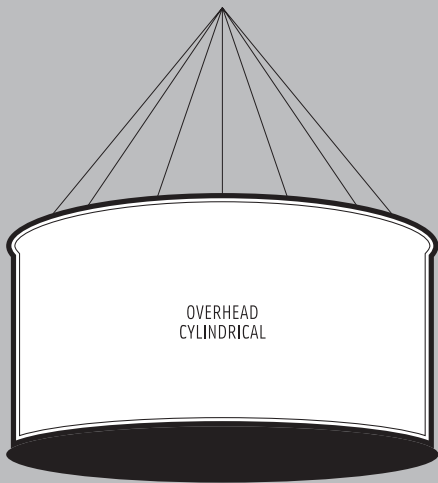

CYLINDRICAL BANNERS

OVERHEAD CYLINDRICAL

OVERHEAD

- ▲ Up to 2.5m (8' 2")
- ▶ Up to 2.7m (8' 10")
- 📦 Variable

With the Freestanding and Overhead Cylindrical Banners you can choose where to make a stand – at floor level or above the crowd. These offer you a distinctive look with exceptional print coverage.

The Freestanding Cylindrical is quick to assemble and very effective when illuminated. These are perfect for indoor usage, in store, exhibitions, concerts and clubs.

FREESTANDING CYLINDRICAL

FREESTANDING

- ▲ 2.8 m (9' 2")*
- ▶ 0.7 m (2' 4")
- 📦 4.0 kg (8.8 lb)

* Standing height off a universal base